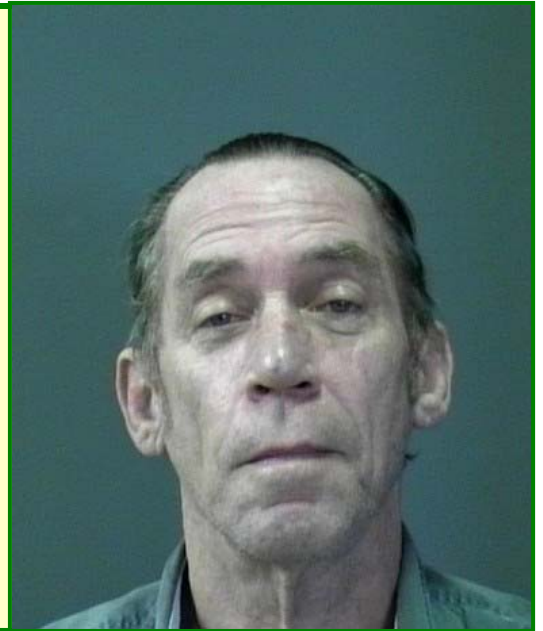

WENDELL HALL  
SHERIFF

# SEXUAL PREDATOR NOTIFICATION 2011-46

SANTA ROSA COUNTY SHERIFF'S OFFICE

SANTA ROSA SHERIFF'S  
OFFICE  
5755 E. MILTON ROAD  
MILTON, FL 32583  
(850) 983-1227

## REGISTERED SEXUAL PREDATOR BILLY RAY BOOTHE

**BILLY RAY BOOTHE**

White Male 6' 200 lbs.  
Gray Hair Blue Eyes  
Date of Birth: 9/2/1953 Age: 58

New Address as of January 10, 2012:  
3700 Garcon Point Road, Lot 53  
Milton, FL 32583

**Qualifying Offense(s):**

**Lewd & Lascivious on a child under 16, F.S. 800.04 (Principal)  
Santa Rosa County Court Case Number 98-00066**

**BE ALERT!**

Sign up to receive free e-mail alerts when a registered sexual offender or predator moves into your neighborhood. Sign up at: